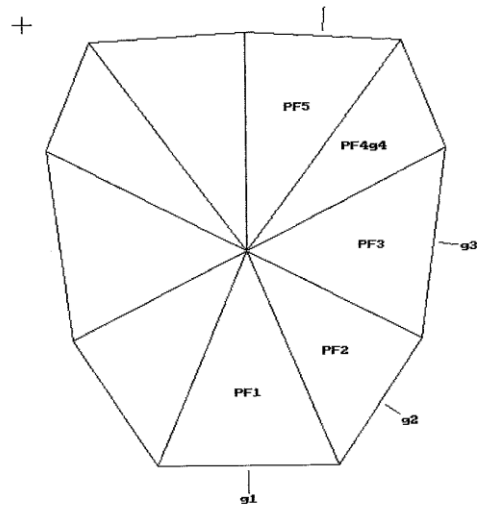

ADDENDUM TO FACETERS' STONECHAT ISSUE 88.

Some of the designs provided with Victor Tuzlukov's article *Alapis Philosophorum* would be easier to cut if preform information was provided. For the benefit of members who wish to cut any of Victor's designs, CAM preform information is provided below for these designs which need it for accurate shaping.

**PREFORM** for *AThe Winner*

- PF1 21.90 96
- PF2 23.91 15-81
- PF3 25.00 22-74
- PF4 21.05 30-66
- PF5 21.54 47-49

**PREFORM** for *AThe power of Inspiration*

- 1 36.50 120
- 2 28.53 009-111
- 3 27.22 011-109
- 4 25.85 013-107
- 5 24.52 015-105
- 6 21.20 028-092
- 7 20.77 038-082
- 8 20.00 053-067

**PREFORM** for *AThe Great in a tiny*

- A 25.12 01.5-46.5- 49.5-94.5
- B 24.52 04.7-43.3-52.7-91.3
- C 23.43 08.1-39.9-56.1-87.9
- D 22.07 12-36-60-84
- E 20.79 16.5-31.5-64.5-79.5
- F 20.00 21.4-26.6-69.4-74.6