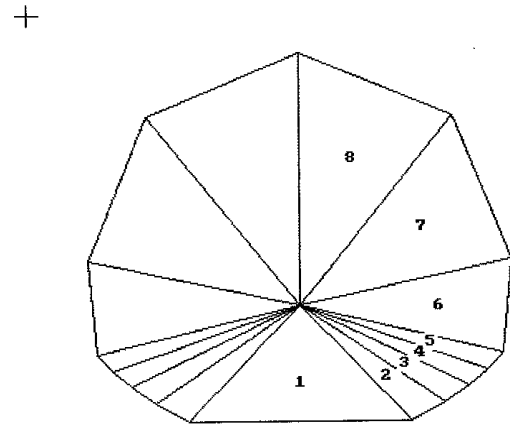

ADDENDUM TO FACETERS' STONECHAT ISSUE 88.

Some of the designs provided with Victor Tuzlukov's article *Alapis Philosophorum* would be easier to cut if preform information was provided. For the benefit of members who wish to cut any of Victor's designs, CAM preform information is provided below for these designs which need it for accurate shaping.

**PREFORM** for *AThe Winner*

- PF1 21.90 96
- PF2 23.91 15-81
- PF3 25.00 22-74
- PF4 21.05 30-66
- PF5 21.54 47-49

**PREFORM** for *AThe power of Inspiration*

- 1 36.50 120
- 2 28.53 009-111
- 3 27.22 011-109
- 4 25.85 013-107
- 5 24.52 015-105
- 6 21.20 028-092
- 7 20.77 038-082
- 8 20.00 053-067

**PREFORM** for *AThe Great in a tiny*

- A 25.12 01.5-46.5- 49.5-94.5
- B 24.52 04.7-43.3-52.7-91.3
- C 23.43 08.1-39.9-56.1-87.9
- D 22.07 12-36-60-84
- E 20.79 16.5-31.5-64.5-79.5
- F 20.00 21.4-26.6-69.4-74.6